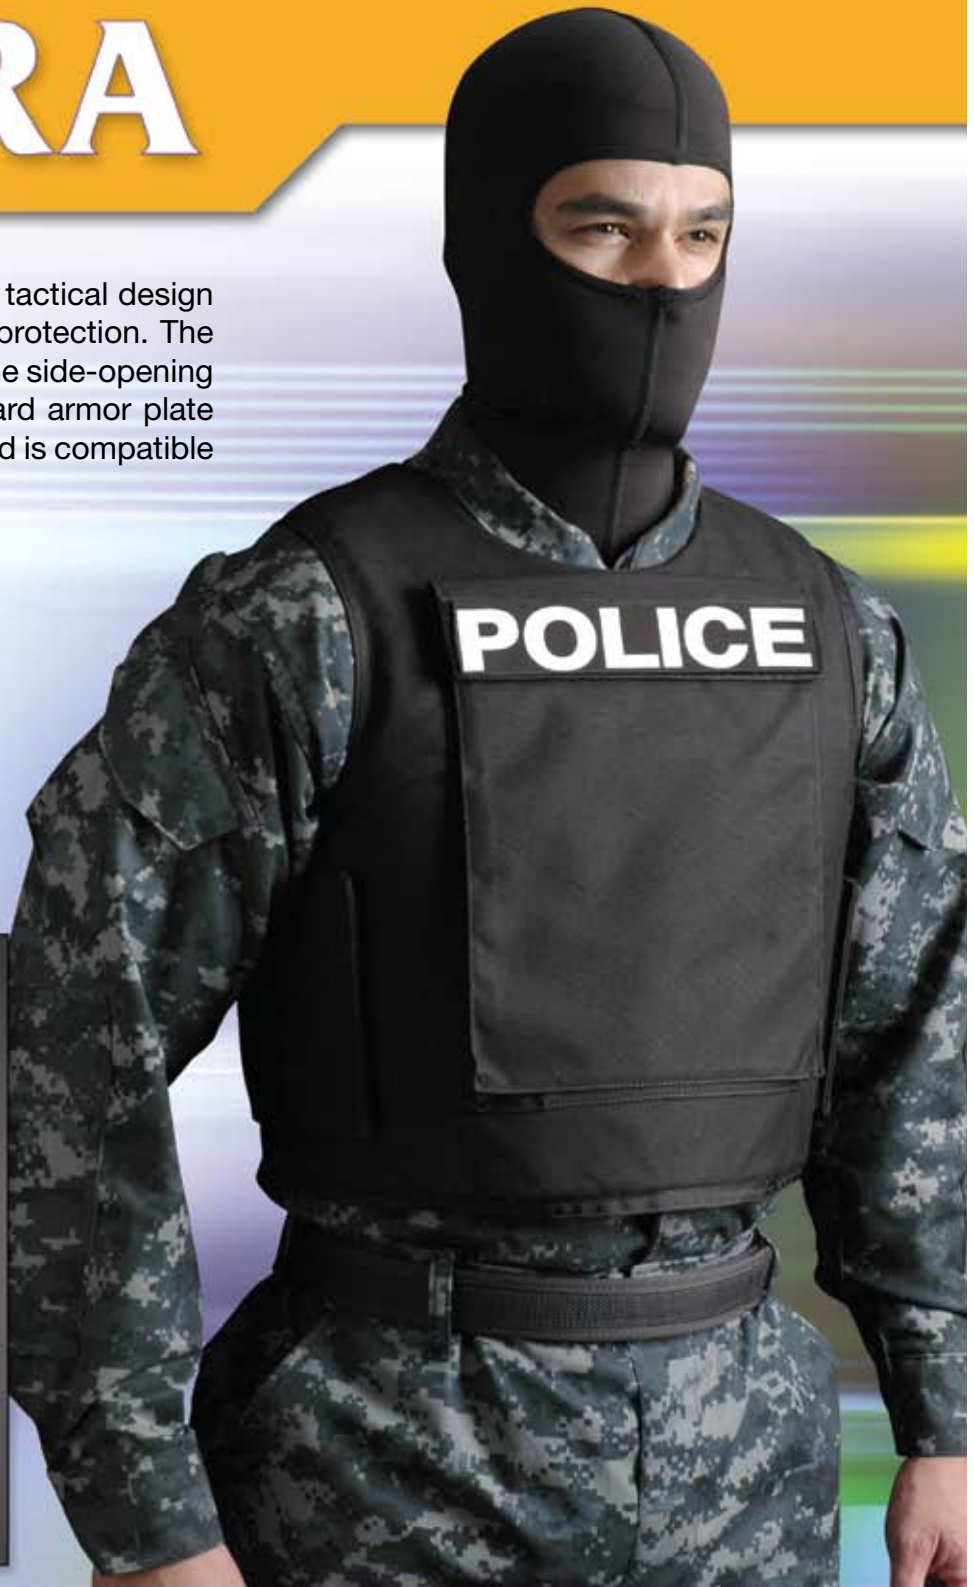

# COBRA

The Cobra is our most affordable tactical design offering full front, back and side protection. The most basic of our tactical vests, the side-opening Cobra features front and back hard armor plate pockets, internal cummerbund and is compatible with load bearing vests.