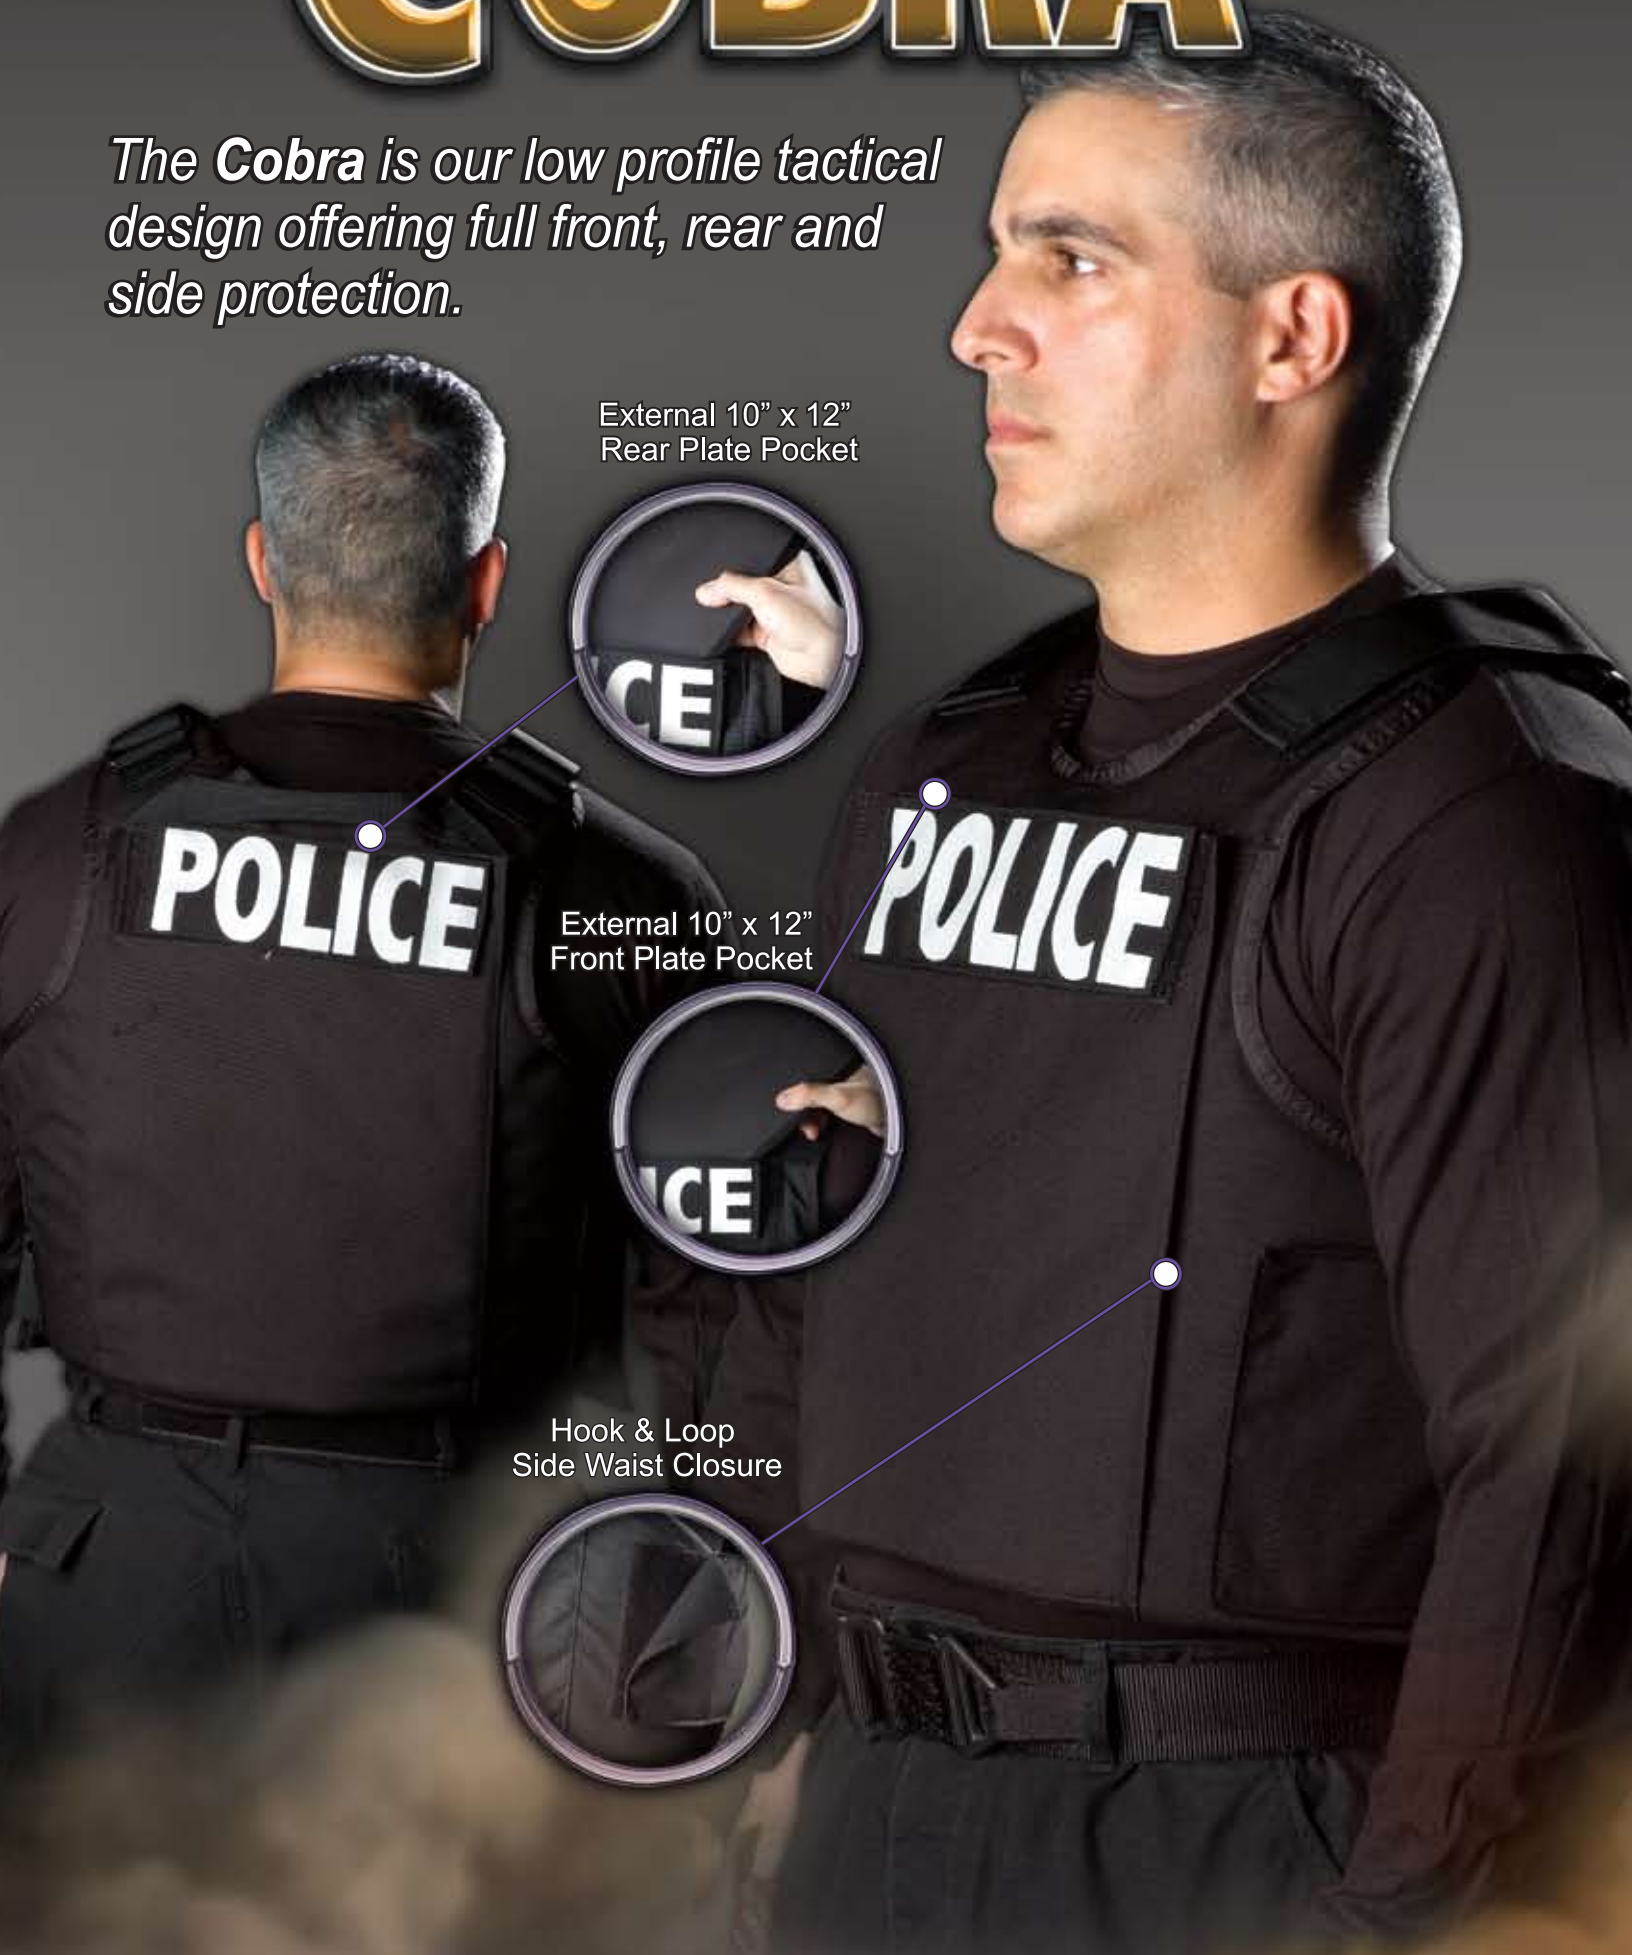

COBRA

The Cobra is our low profile tactical design offering full front, rear and side protection.

External 10" x 12"
Rear Plate Pocket

External 10" x 12"
Front Plate Pocket

Hook & Loop
Side Waist Closure

- Internal cummerbund
- Low profile side-opening design
- Compatible with load bearing vests
- Front and rear hard armor plate pockets
- Available in Armorlite™, Armorlite™ TG and Armorlite™ ST ballistic systems